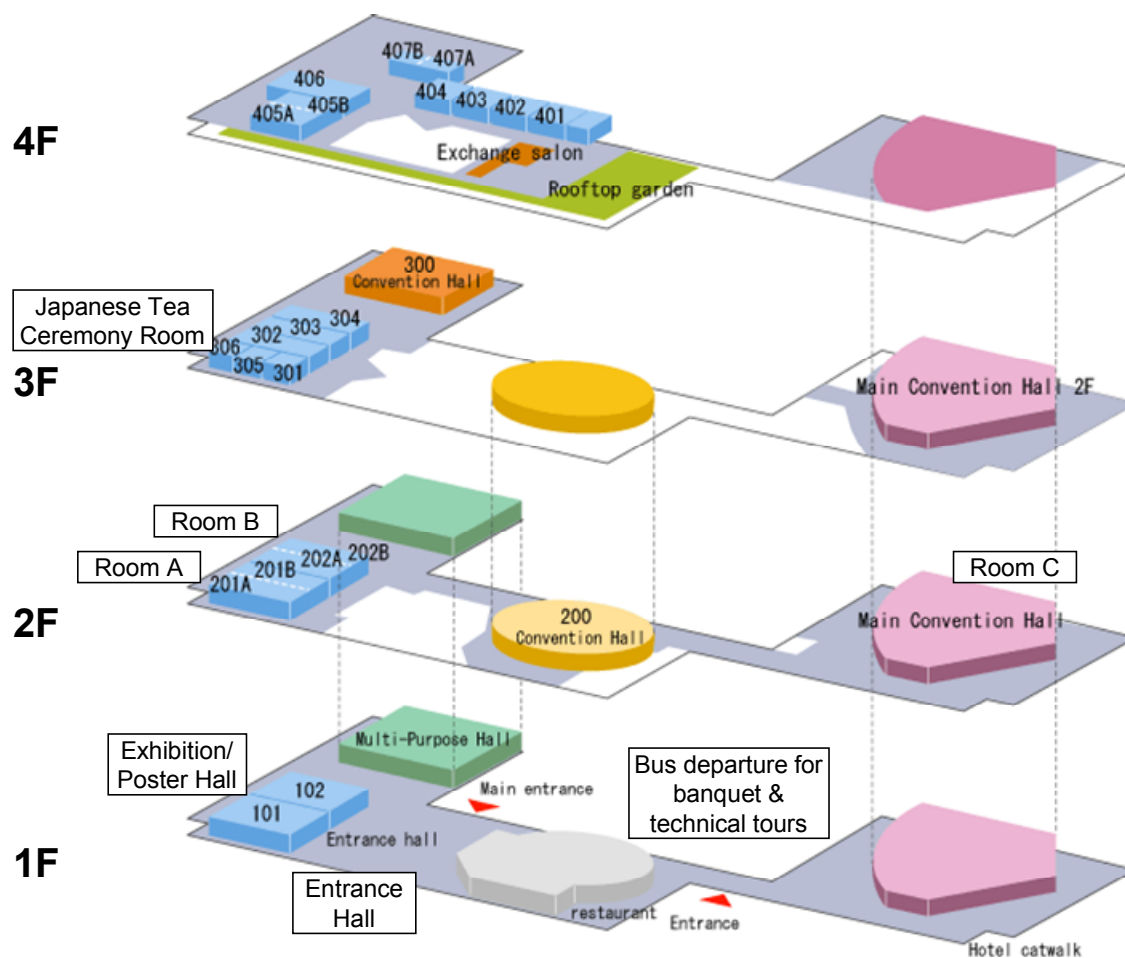

Floor Map of Tsukuba International Congress Center (Epochal Tsukuba)

For more clear map of the congress center, visit http://www.epochal.or.jp/eng/floor_guide/index.html.

Symposium Hall Name	Functions	Location
Room A	Invited lectures, Oral sessions, Closing	201
Room B	Oral sessions, Luncheon Seminars	202
Room C	Welcome reception, Opening Keynote lectures	Main Convention Hall
Exhibition/Poster Hall	Exhibition, Poster sessions, Coffee break	101•102
Tea Ceremony Room	Japanese culture experience program	305
Entrance Hall	Registration desk, Audio-visual desk Proceedings desk, Cloakroom Group photograph	Entrance Hall